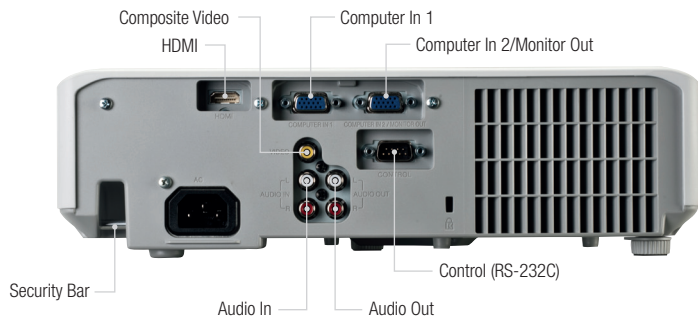

# CP-EX250

Technical Specifications

**HITACHI**  
Inspire the Next

Image size 4:3 (from projector's end)				
Screen size (diagonal)	Projection distance (a)		Screen height (cm)	
	Wide (m)	Tele (m)	b (top)	c (bottom)
30" (0.8m)	0.9	1.0	39	7
40" (1.0m)	1.2	1.4	52	9
50" (1.3m)	1.5	1.8	65	11
60" (1.5m)	1.8	2.1	78	13
100" (2.5m)	3.0	3.6	131	22
200" (5.1m)	6.0	7.2	261	44
300" (7.6m)	9.1	10.9	392	65

## OPTICAL

LCD Panel	0.63" (1.6cm) P-Si TFT x 3
Resolution	XGA (1024 x 768)
White light output (brightness)	2700 ANSI Lumens (Bright Mode)/1800 ANSI Lumens (Normal Mode)
Colour light output (colour brightness)	2700 ANSI Lumens (Bright Mode)/1800 ANSI Lumens (Normal Mode)
Contrast ratio	2000:1
Lens	Manual focus, Manual zoom x 1.2
Lamp wattage	215W UHP
Lamp life	5000 hours (Bright Mode)/6000 hours (Normal Mode)*
Diagonal display size	30~300" (76~762cm)
Number of colours	8 Bit/colour, 16.7M colours
Keystone	6:1 upward shift, fixed
Focus distance	0.8m~9.0m (Wide), 1.0m~10.8m (Tele)
Distance to width ratio	1.5 (Wide), 1.8 (Tele)

## PHYSICAL

Dimensions (W x H x D)	320 x 85 x 245mm (excluding feet and extrusions)
Weight	2.9Kg
Noise level	29dB (Normal Mode)/37dB (Bright Mode)
Air filter	Urethane (Up to 2000 hours)