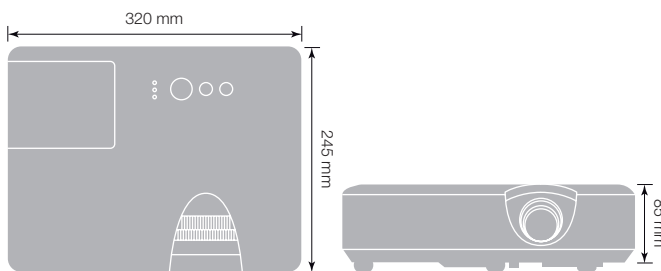

# CP-EX250

Technical Specifications

**HITACHI**  
Inspire the Next

Image size 4:3 (from projector's end)				
Screen size (diagonal)	Projection distance (a)		Screen height (cm)	
	Wide (m)	Tele (m)	b (top)	c (bottom)
30" (0.8m)	0.9	1.0	39	7
40" (1.0m)	1.2	1.4	52	9
50" (1.3m)	1.5	1.8	65	11
60" (1.5m)	1.8	2.1	78	13
100" (2.5m)	3.0	3.6	131	22
200" (5.1m)	6.0	7.2	261	44
300" (7.6m)	9.1	10.9	392	65

Image size 16:9 (from projector's end)				
Screen size (diagonal)	Projection distance (a)		Screen height (cm)	
	Wide (m)	Tele (m)	b (top)	c (bottom)
30" (0.8m)	0.9	1.1	36	1
40" (1.0m)	1.3	1.5	49	1
50" (1.3m)	1.6	1.9	61	1
60" (1.5m)	1.9	2.3	73	2
100" (2.5m)	3.3	3.9	122	3
200" (5.1m)	6.6	7.9	243	6
300" (7.6m)	9.9	11.9	365	9

## OPTICAL

LCD Panel	0.63" (1.6cm) P-Si TFT x 3
Resolution	XGA (1024 x 768)
White light output (brightness)	2700 ANSI Lumens (Bright Mode)/1800 ANSI Lumens (Normal Mode)
Colour light output (colour brightness)	2700 ANSI Lumens (Bright Mode)/1800 ANSI Lumens (Normal Mode)
Contrast ratio	2000:1
Lens	Manual focus, Manual zoom x 1.2
Lamp wattage	215W UHP
Lamp life	5000 hours (Bright Mode)/6000 hours (Normal Mode)*
Diagonal display size	30~300" (76~762cm)
Number of colours	8 Bit/colour, 16.7M colours
Keystone	6:1 upward shift, fixed
Focus distance	0.8m~9.0m (Wide), 1.0m~10.8m (Tele)
Distance to width ratio	1.5 (Wide), 1.8 (Tele)

## PHYSICAL

Dimensions (W x H x D)	320 x 85 x 245mm (excluding feet and extrusions)
Weight	2.9Kg
Noise level	29dB (Normal Mode)/37dB (Bright Mode)
Air filter	Urethane (Up to 2000 hours)