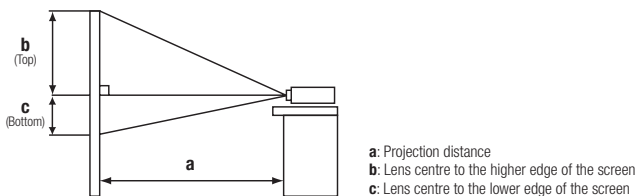

# CP-EX250

Technical Specifications

**HITACHI**  
Inspire the Next

Image size 4:3 (from projector's end)				
Screen size (diagonal)	Projection distance (a)		Screen height (cm)	
	Wide (m)	Tele (m)	b (top)	c (bottom)
30" (0.8m)	0.9	1.0	39	7
40" (1.0m)	1.2	1.4	52	9
50" (1.3m)	1.5	1.8	65	11
60" (1.5m)	1.8	2.1	78	13
100" (2.5m)	3.0	3.6	131	22
200" (5.1m)	6.0	7.2	261	44
300" (7.6m)	9.1	10.9	392	65

Image size 16:9 (from projector's end)				
Screen size (diagonal)	Projection distance (a)		Screen height (cm)	
	Wide (m)	Tele (m)	b (top)	c (bottom)
30" (0.8m)	0.9	1.1	36	1
40" (1.0m)	1.3	1.5	49	1
50" (1.3m)	1.6	1.9	61	1
60" (1.5m)	1.9	2.3	73	2
100" (2.5m)	3.3	3.9	122	3
200" (5.1m)	6.6	7.9	243	6
300" (7.6m)	9.9	11.9	365	9

## OPTICAL

LCD Panel	0.63" (1.6cm) P-Si TFT x 3
Resolution	XGA (1024 x 768)
White light output (brightness)	2700 ANSI Lumens (Bright Mode)/1800 ANSI Lumens (Normal Mode)
Colour light output (colour brightness)	2700 ANSI Lumens (Bright Mode)/1800 ANSI Lumens (Normal Mode)
Contrast ratio	2000:1
Lens	Manual focus, Manual zoom x 1.2
Lamp wattage	215W UHP
Lamp life	5000 hours (Bright Mode)/6000 hours (Normal Mode)*
Diagonal display size	30~300" (76~762cm)
Number of colours	8 Bit/colour, 16.7M colours
Keystone	6:1 upward shift, fixed
Focus distance	0.8m~9.0m (Wide), 1.0m~10.8m (Tele)
Distance to width ratio	1.5 (Wide), 1.8 (Tele)

## PHYSICAL

Dimensions (W x H x D)	320 x 85 x 245mm (excluding feet and extrusions)
Weight	2.9Kg
Noise level	29dB (Normal Mode)/37dB (Bright Mode)
Air filter	Urethane (Up to 2000 hours)