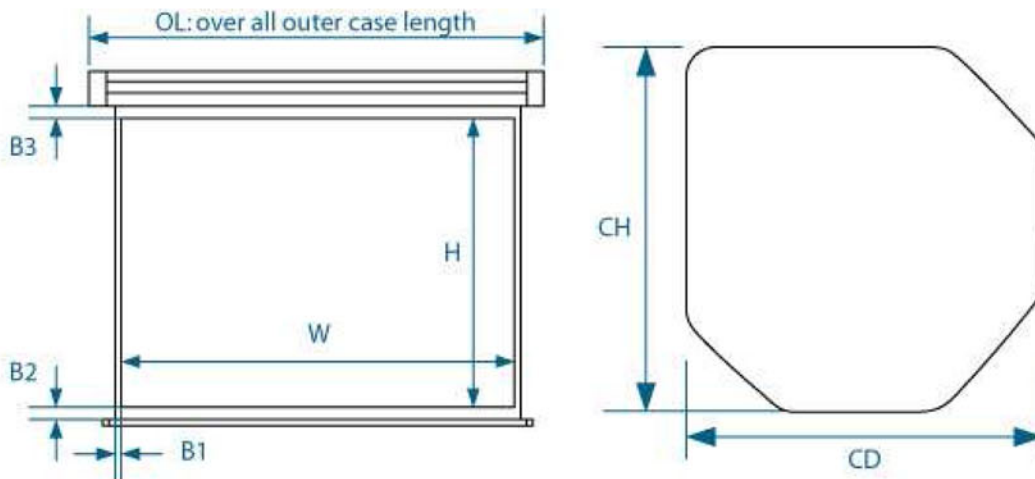

Manual Projection Screen

- * 4 black masking borders
- * Powder coated white octagon steel casing
- * Plastic end caps with holes for wall or ceiling installation
- * Bolts are provided for hanging

Product Code	Screen Size (HxW, inches)	Viewing Area(mm)		B1 (mm)	B2 (mm)	B3 (mm)	OLxCHxCD (mm)	Packing Dimension LxWxH(mm)	G.W. (kg)
		Height	Width	Side	Lower	Upper			
1:1 Square Format									
JMW050050	50"x50"	1270	1270	30	30	40	1443x63x63	1521x125x125	4.38
JMW060060	60"x60"	1524	1524	30	30	40	1697x63x63	1775x125x125	5.23
JMW070070	70"x70"	1778	1778	30	30	40	1951x63x63	2029x125x125	6.13
JMW080080	80"x80"	2032	2032	40	40	40	2224x71x71	2302x140x125	7.99
4:3 Video Format									
JMW050067	84"(50"x67")	1280	1707	30	30	40	1880x63x63	1958x125x125	5.57
JMW060080	100"(60"x80")	1524	2032	40	40	40	2227x63x63	2305x125x125	6.72