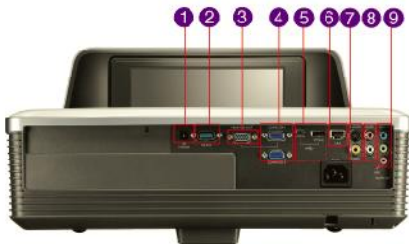

DESIGNED FOR EDUCATION | **MX880UST**
 Future Proof • Excellent Image Quality • Affordable

Features

- Native XGA (1024 x 768) Resolution
- 2500 ANSI Lumens, 3000:1 Contrast Ratio
- 0.3 Ultra Short-Throw Ratio
- LAN Control/Display, USB Reader/Display
- Wireless Display (Optional), 20W Speaker

Top / Front

Top

Front

Input and Output Terminals

Back

- | | |
|-------------------------|---------------------------------|
| ① 12V Trigger x1 | ⑥ RJ45 x1 (LAN Control/Display) |
| ② RS-232 x1 | ⑦ S-Video/Video x1 |
| ③ RGB Output x1 | ⑧ Audio R/L x1 |
| ④ RGB In/Component x2 | ⑨ Audio In & Out / Mic-In |
| ⑤ USB Type A and Mini-B | |